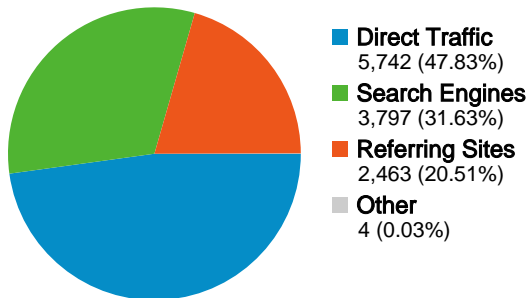

## Visitors Overview

**Visitors**  
**3,258**

## Traffic Sources Overview

## 4,329 visits from 2 visitor types

## Most people visited: 20+ pages

Depth of Visit	Visits	Percentage of all visitors
1 pages	451	 10.42%
2 pages	332	 7.67%
3 pages	443	 10.23%
4 pages	391	 9.03%
5 pages	340	 7.85%
6 pages	257	 5.94%
7 pages	272	 6.28%
8 pages	169	 3.90%
9 pages	181	 4.18%
10 pages	153	 3.53%
11 pages	131	 3.03%
12 pages	101	 2.33%
13 pages	89	 2.06%
14 pages	77	 1.78%
15 pages	90	 2.08%
16 pages	68	 1.57%
17 pages	64	 1.48%
18 pages	55	 1.27%
19 pages	52	 1.20%
20+ pages	613	 14.16%