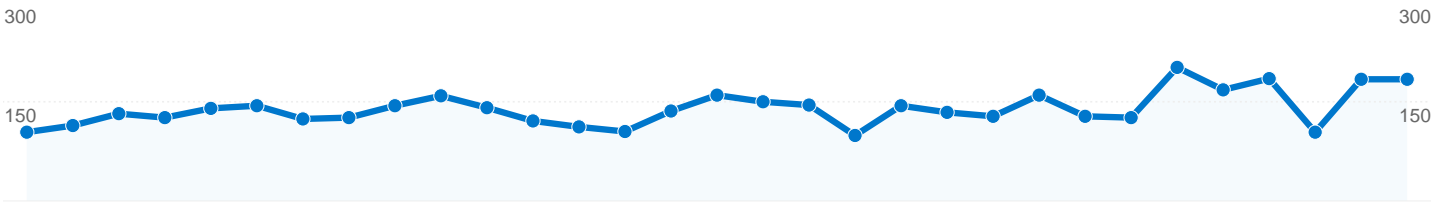

# Content Overview

Comparing to: Site

**Pages on this site were viewed a total of 141,364 times**

 **141,364** Pageviews

 **96,141** Unique Views

 **11.09%** Bounce Rate

## 1,226 people visited this site

-  **4,329** Visits
-  **1,226** Absolute Unique Visitors
-  **46,742** Pageviews
-  **10.80** Average Pageviews
-  **00:04:27** Time on Site
-  **10.42%** Bounce Rate
-  **19.73%** New Visits

## 4,329 visits from 2 visitor types