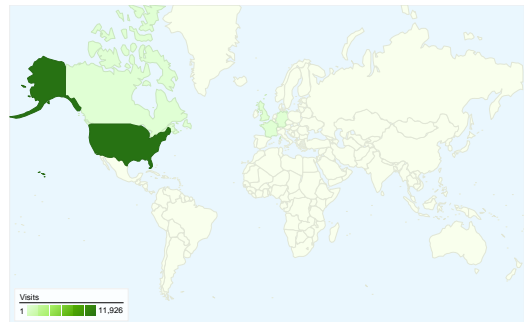

Map Overlay world