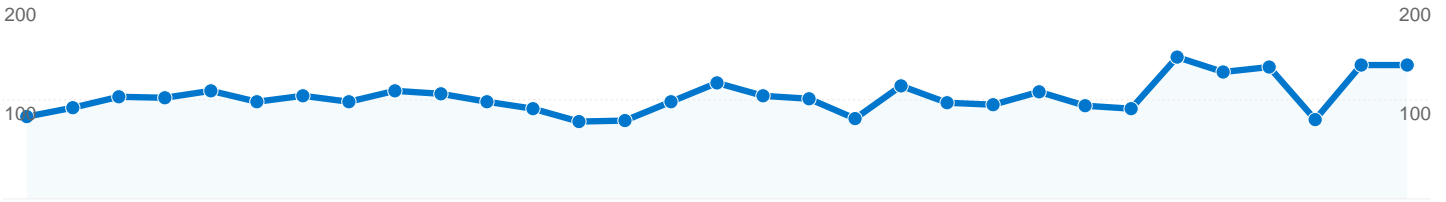

# Content Overview

Comparing to: Site

**Pages on this site were viewed a total of 141,364 times**

 **141,364** Pageviews

 **96,141** Unique Views

 **11.09%** Bounce Rate

## 1,226 people visited this site

-  **4,329** Visits
-  **1,226** Absolute Unique Visitors
-  **46,742** Pageviews
-  **10.80** Average Pageviews
-  **00:04:27** Time on Site
-  **10.42%** Bounce Rate
-  **19.73%** New Visits