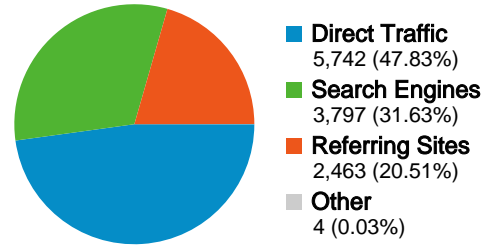

## 3,258 people visited this site

-  **12,006** Visits
-  **3,258** Absolute Unique Visitors
-  **141,364** Pageviews
-  **11.77** Average Pageviews
-  **00:04:54** Time on Site
-  **11.09%** Bounce Rate
-  **26.87%** New Visits

## Technical Profile

Browser	Visits	% visits	Connection Speed	Visits	% visits
Internet Explorer	8,368	69.70%	Cable	8,897	74.10%
Firefox	2,017	16.80%	DSL	1,531	12.75%
Safari	1,565	13.04%	Unknown	732	6.10%
Opera	19	0.16%	T1	418	3.48%
Camino	18	0.15%	Dialup	301	2.51%

# Traffic Sources Overview

Comparing to: Site

All traffic sources sent a total of 12,006 visits

-  **47.83%** Direct Traffic
-  **20.51%** Referring Sites
-  **31.63%** Search Engines

## Most people visited: 20+ pages

Depth of Visit	Visits	Percentage of all visitors
1 pages	451	 10.42%
2 pages	332	 7.67%
3 pages	443	 10.23%
4 pages	391	 9.03%
5 pages	340	 7.85%
6 pages	257	 5.94%
7 pages	272	 6.28%
8 pages	169	 3.90%
9 pages	181	 4.18%
10 pages	153	 3.53%
11 pages	131	 3.03%
12 pages	101	 2.33%
13 pages	89	 2.06%
14 pages	77	 1.78%
15 pages	90	 2.08%
16 pages	68	 1.57%
17 pages	64	 1.48%
18 pages	55	 1.27%
19 pages	52	 1.20%
20+ pages	613	 14.16%